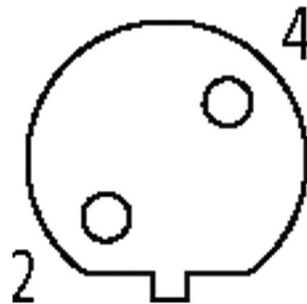

**M12 FEMALE 90° B CODED SHIELD WIREABLE SCREW TERM.**

2 POLE max. 0.75mm<sup>2</sup> 6-8mm PROFIBUS

PROFIBUS

Female 90°

M12, 2-pole

B-coded

shielded

Screw terminals

Sealing range (cable Ø): 6...8 mm

**Illustration**

*stay connected*

Female

Product may differ from Image

**Form**

Form 14035

**Technical Data**

Operating voltage	max. 60 V AC/DC
Operating current per contact	max. 4 A
Connection cross section	max. 0.75 mm <sup>2</sup>
Sealing range (cable Ø)	6...8 mm
Protection	IP67 inserted and tightened (EN 60529)
Housing	Brass, nickel plated

**General data**

Temperature range -25...+85 °C

**Commercial data**

country of origin	DE
customs tariff number	85366990
EAN	4048879419147
eClass	27279221
Packaging unit	1

**Sketch**

Product may differ from Image