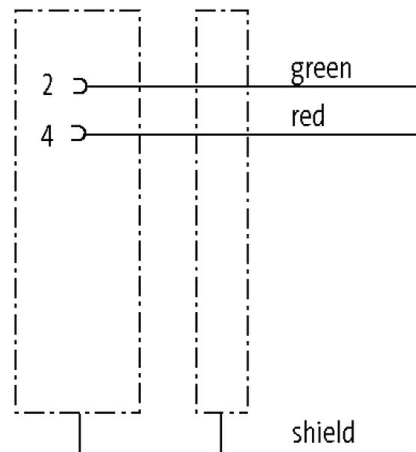

**M12 FEMALE 90° B CODED SHIELD WIREABLE SCREW TERM.**

2 POLE max. 0.75mm<sup>2</sup> 6-8mm PROFIBUS

PROFIBUS

Female 90°

M12, 2-pole

B-coded

shielded

Screw terminals

Sealing range (cable Ø): 6...8 mm

**Illustration**

*stay connected*

Female

Product may differ from Image

**Form**

Form 14035

**Technical Data**