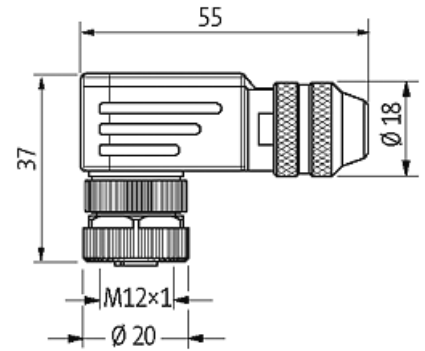

**M12 FEMALE 90° B CODED SHIELD WIREABLE SCREW TERM.**

2 POLE max. 0.75mm<sup>2</sup> 6-8mm PROFIBUS

PROFIBUS

Female 90°

M12, 2-pole

B-coded

shielded

Screw terminals

Sealing range (cable Ø): 6...8 mm

**Illustration**

*stay connected*

Female

Product may differ from Image

**Form**

Form 14035

**Technical Data**

Operating voltage	max. 60 V AC/DC
Operating current per contact	max. 4 A
Connection cross section	max. 0.75 mm <sup>2</sup>
Sealing range (cable Ø)	6...8 mm
Protection	IP67 inserted and tightened (EN 60529)
Housing	Brass, nickel plated

**General data**

Temperature range -25...+85 °C

**Commercial data**

country of origin	DE
customs tariff number	85366990
EAN	4048879419147
eClass	27279221
Packaging unit	1

**Sketch**

Product may differ from Image